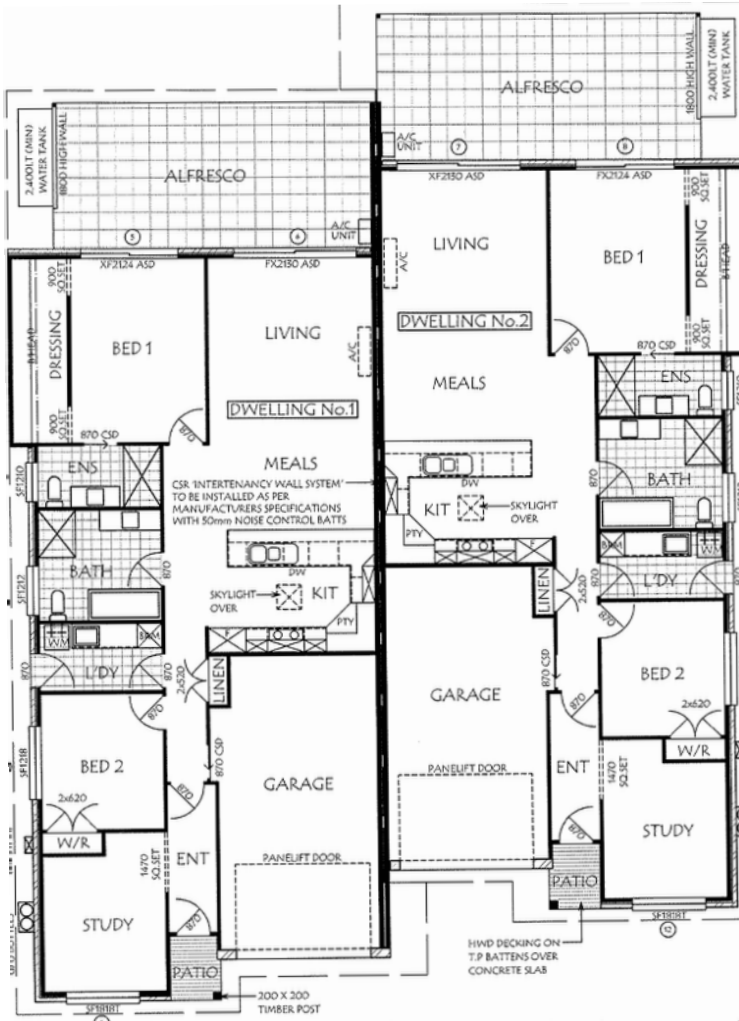

## MACLEAY

### HOUSE DIMENSIONS-172.02 m<sup>2</sup>

Home Width	8.50m
Home Depth	22.00m
Whole Width	16.96m

### ROOM DIMENSIONS

Master Bedroom	4.6 x 4.5m
Garage	4.0 x 7.2m
Bed 2	3.3 x 3.3m
Living	4.0 x 9.7m
Study	3.3 x 3.8m
Alfresco	8.1 x 3.6m

**Reef View**  
HOMES