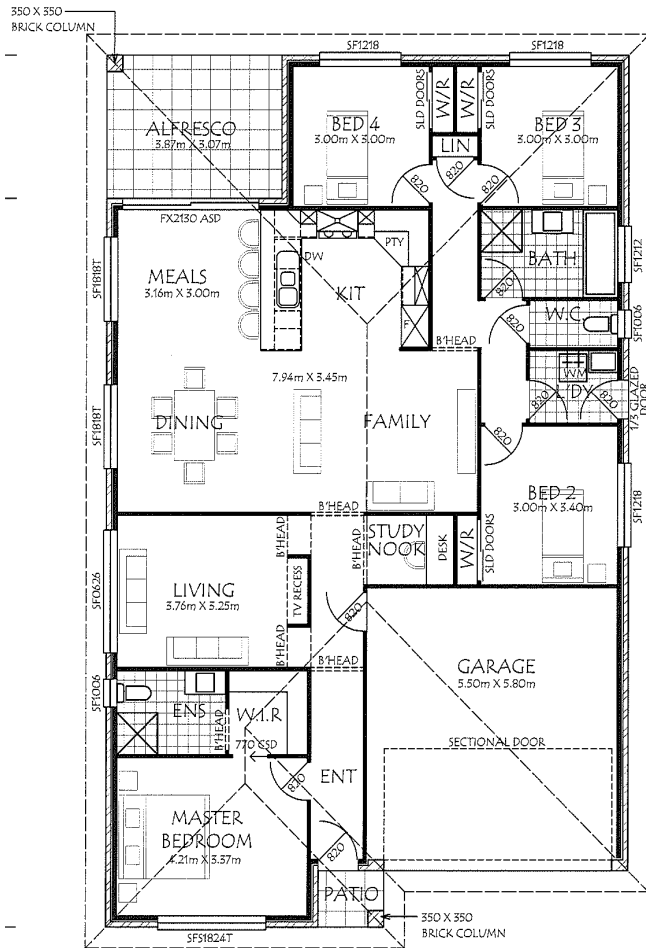

PACIFIC

HOUSE DIMENSIONS 208m²

Home Width	11.49m
Home Depth	18.64m

ROOM DIMENSIONS

Master Bedroom	4.2 x 3.4m
Family	6.9 x 6.5m
Living	4.2 x 3.3m
Bed 2	3.0 x 3.4m
Bed 3	3.0 x 3.0m
Bed 4	3.0 x 3.0m
Alfresco	3.7 x 3.0m
Garage	5.5 x 5.8m