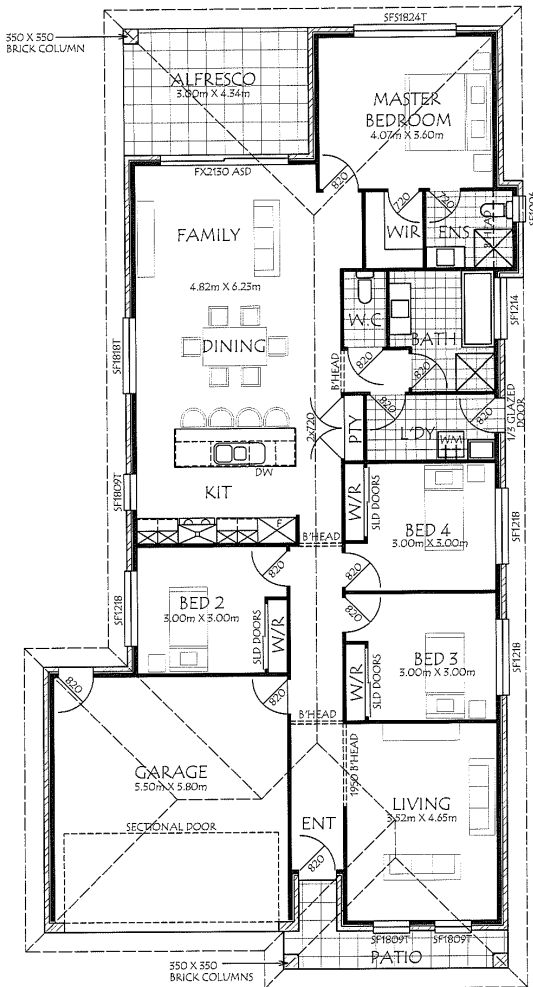

ARLANDRIA

HOUSE DIMENSIONS- 208m²

Home Width	10.87m
Home Depth	22.25m

ROOM DIMENSIONS

Master Bedroom	4.1 x 3.0m
Double Garage	5.5 x 5.8m
Bed 2	3.5 x 3.0m
Bed 3	3.5 x 3.0m
Bed 4	3.5 x 3.0m
Living	3.5 x 4.7m
Family	4.8 x 12 m
Alfresco	4.3 x 3.0m