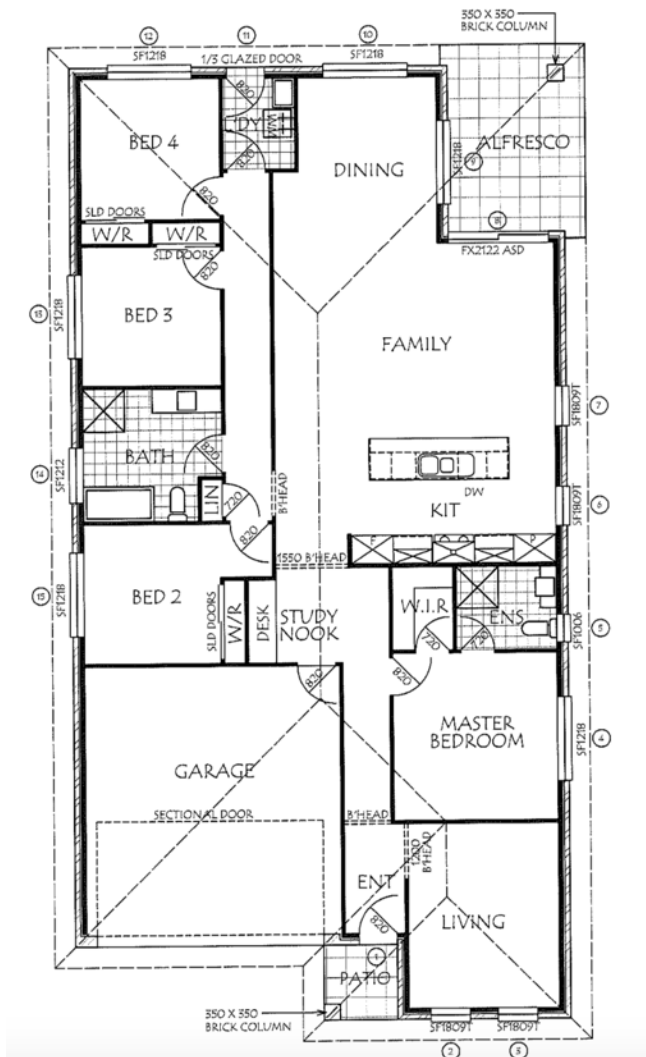

BOWEN

HOUSE DIMENSIONS 214m²

Home Width 10.64m

Home Depth 20.58m

ROOM DIMENSIONS

Master Bedroom 3.5 x 3.6m

Living 3.5 x 4.0m

Family 6.0 x 10m

Bed 2 2.9 x 3.0m

Bed 3 3.5 x 3.0m

Bed 4 3.5 x 3.4m

Alfresco 2.2 x 3.6m

Garage 5.5 x 5.8m