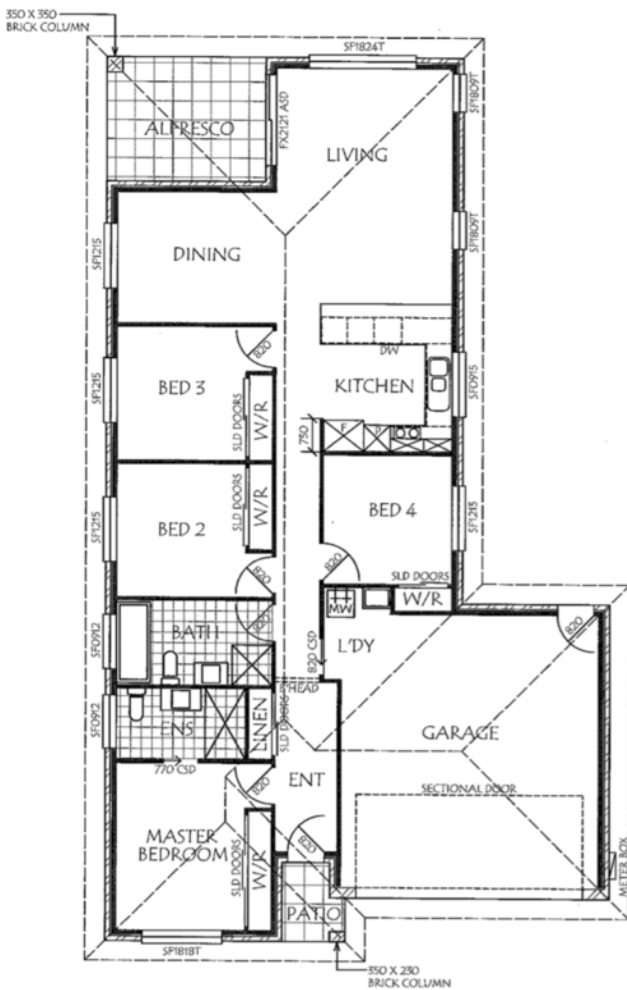

STONEHAVEN

HOUSE DIMENSIONS- 179m²

Home Width 11.33m

Home Depth 19.85m

ROOM DIMENSIONS

Master Bedroom 3.5 x 3.8m

Living 4.0 x 4.5m

Dining 3.9 x 3.5m

Bed 2 3.0 x 3.5m

Bed 3 3.0 x 3.5m

Bed 4 2.9 x 2.9m

Alfresco 3.6 x 2.8m

Garage 5.5 x 6.2m

Reef View
H O M E S